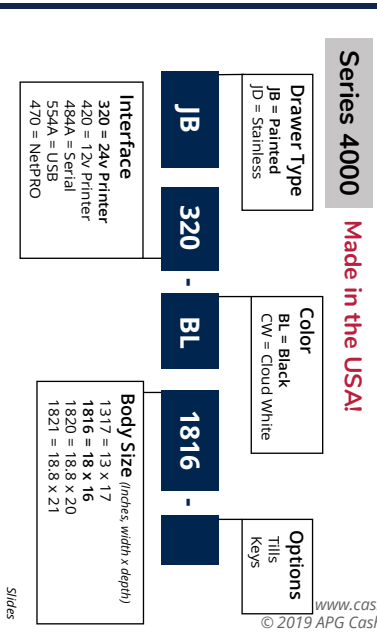

MMF Cash Drawer Product Lines

APG Cash Drawer Product Lines