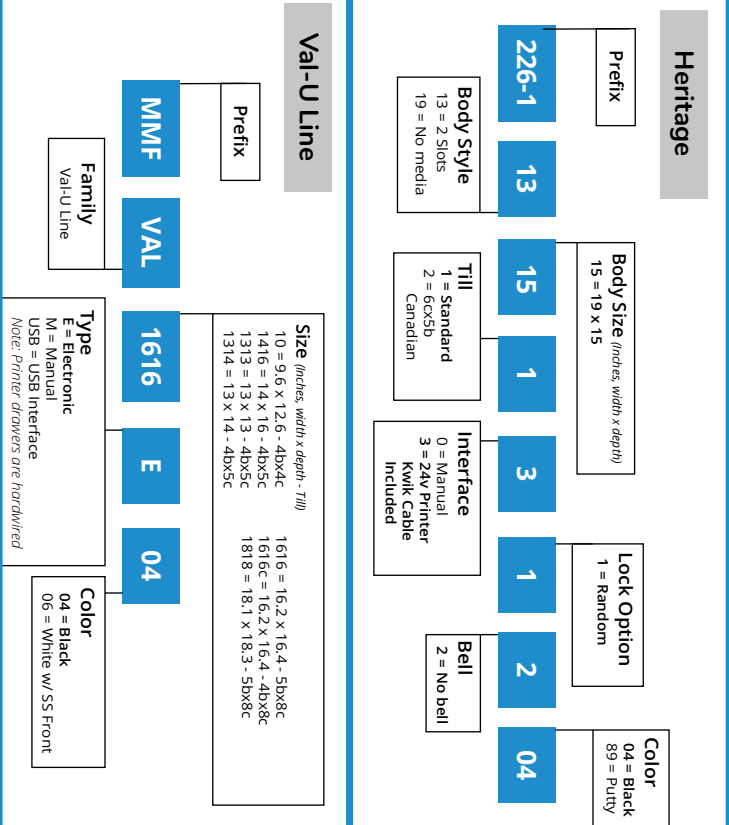

Contact Us

APG Cash Drawer, LLC
5250 Industrial Blvd NE
Minneapolis, MN 55421

+1 (763) 571-5000

sales@us.cashdrawer.com