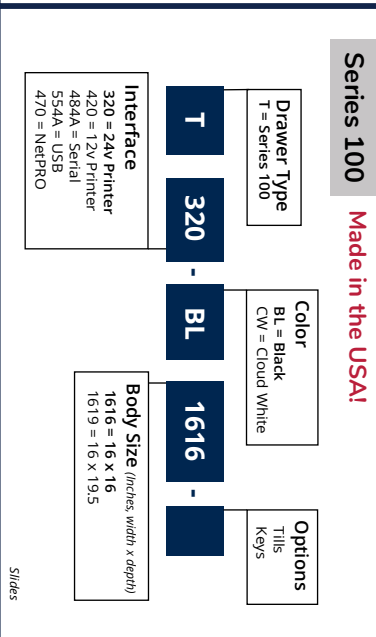

Contact Us

APG Cash Drawer, LLC
5250 Industrial Blvd NE
Minneapolis, MN 55421

+1 (763) 571-5000

sales@us.cashdrawer.com