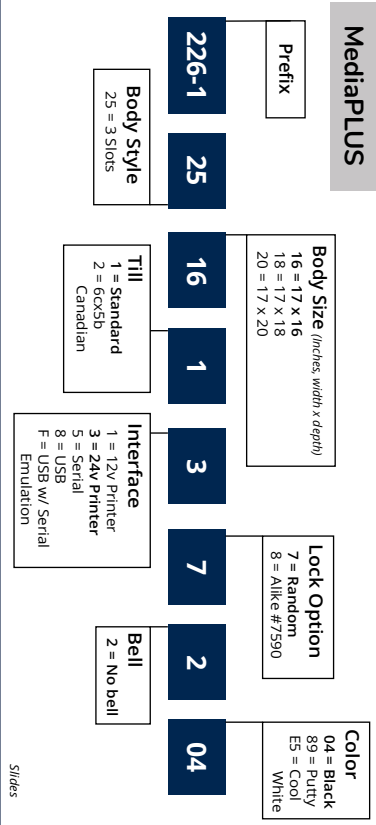

Contact Us

APG Cash Drawer, LLC
5250 Industrial Blvd NE
Minneapolis, MN 55421

+1 (763) 571-5000

sales@us.cashdrawer.com