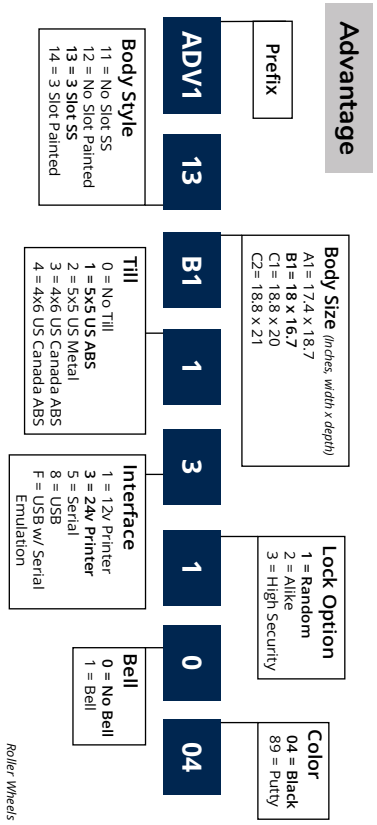

MMF Cash Drawer Product Lines

APG Cash Drawer Product Lines