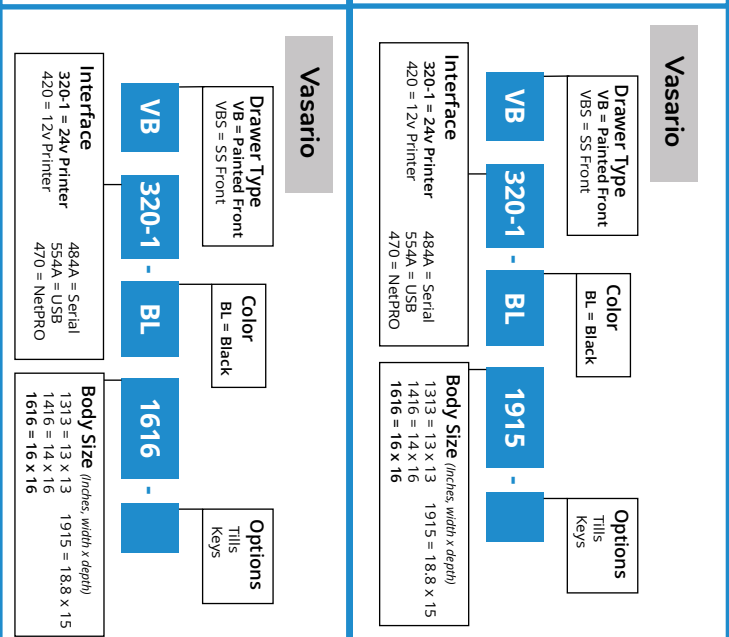

Contact Us

APG Cash Drawer, LLC
5250 Industrial Blvd NE
Minneapolis, MN 55421

+1 (763) 571-5000

sales@us.cashdrawer.com