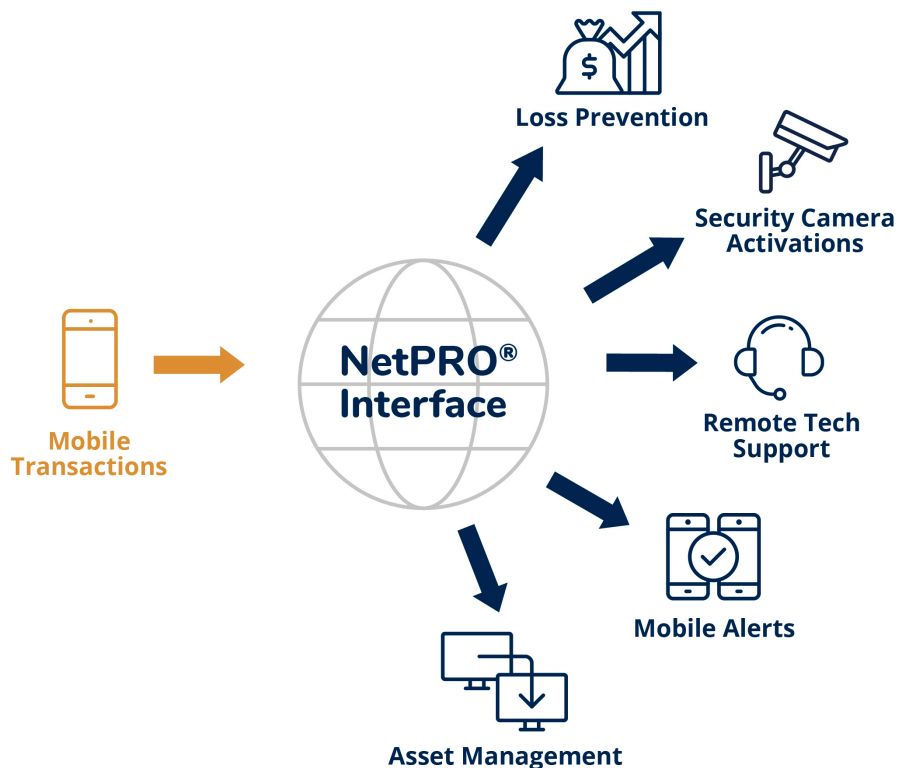

NetPRO® Ethernet Interface for Cash Drawers

Mobile Cash Drawer Solution

Ethernet Interface Solutions

APG's NetPRO® interface for cash drawers are available in a variety of configurations and will communicate with retailer's mobile POS devices for cash drawer control. Worried about keeping an eye on the checkout? NetPRO® cash drawers collect the transaction data, supplying the information necessary to identify security issues and to validate cashier training. Concerned about unauthorized or unusual drawer openings? NetPRO® cash drawer access alert features can activate security cameras, time and date stamp security video recordings, and broadcast alert messages to a store manager's mobile devices.

NetPRO® Cash Drawers for Ethernet Networks

Features, Benefits, and Options	470	480A/490A	789	486/496	487/497
Ethernet Interface Cash Drawer for the In-Store Network (no printer needed)	✓	✓	✓	✓	✓
Wired-LAN Ethernet Network Connection (+24VDC included, non-PoE)	✓	✓		✓	✓
Option available for In-Store Power-Over-Ethernet (PoE) Network (49x Models Only)		✓		✓	✓
Two-level TLS-PSK Encryption and Authentication (UDP Discovery and Configuration; TCP Configuration and Use; Client Configured)			✓	✓	
Drawer Kick and Drawer Status Reporting	✓	✓	✓	✓	✓
In-Drawer, Time-based Event Log captures Drawer Activity, APG Format		✓			✓
In-Drawer, Time-based Event Log captures Drawer Activity, Syslog Format			✓	✓	
Configurable TCP Open Event Broadcast Messaging for Security Monitoring	✓	✓	✓	✓	✓
Configurable TCP and UDP Log Event Messaging for Security Monitoring		✓	✓	✓	✓
Barcode Label to Claim the Cash Drawer, assures Clerk Proximity when In Use	✓	✓	✓	✓	✓
Configurable Audible Alert Signals Drawer Opened Activity		✓	✓	✓	✓
In-Drawer Memory Allocated for Client-assigned Asset and Service Information		✓	✓	✓	✓
In-Drawer Memory Allocated for Usage Data; supports Optimized Deployments and Follow-on Services		✓	✓	✓	✓
Wireless-LAN 802.11 b/g/n			✓		