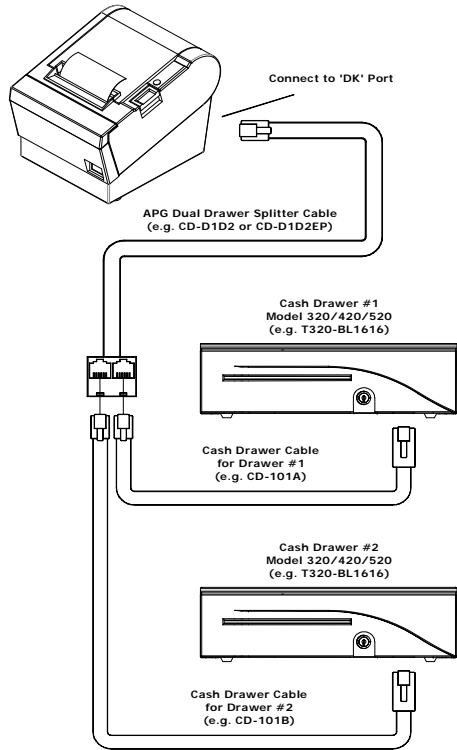

MultiPRO® 520 Interface Cash Drawer
12/24V Dual Solenoid

MultiPRO® 420 Interface Cash Drawer
12V Solenoid

MultiPRO® 320 Interface Cash Drawer
24V Solenoid