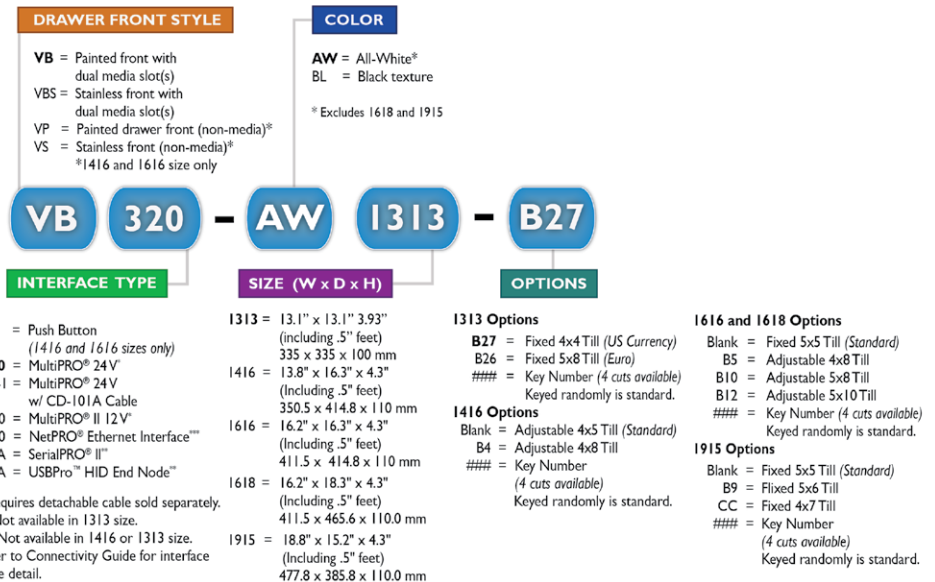

1416
Non-Media

1616, 1618, 1915
Dual Media

1416, 1616
Manually Operated

Product Features

Size	See chart below for options	Till	Till configurations to fit virtually any currency worldwide (See chart below for options)
Color	Black (BL) All-White (AW)	Lock	Four Function Lock
Media	Single, Dual and Non-media Slots	Key	Random keying from 1-4 lock codes is standard (Other lock and key options are available)
Life Cycle	Tested beyond 1 million transactions	Front	4 options available (See chart below for options)
Warranty	Three year warranty <i>Limited Warranty. Three (3) year limited warranty will apply to any electrical or mechanical components found to be defective in material or workmanship. All warranty parts or repairs will be made F.O.B. APG's Facility.</i>	Interfaces	Multiple options available (See chart below for options) Closed and latched drawer status switch

Vasario™ Series Part Number Structure

Numerous configurations are available. Contact your APG representative for options.

Contact Us

APG Cash Drawer, LLC
5250 Industrial Blvd NE
Minneapolis, MN 55421

+1 (763) 571-5000

sales@us.cashdrawer.com