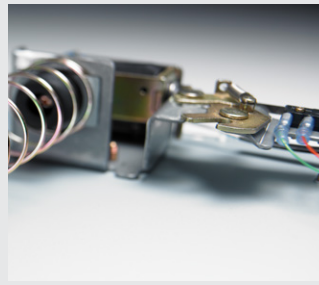

Vasario™ Series Cash Drawer

A Cost Effective Solution for Low Volume Environments

Standard Solution

The perfect solution for applications that can be addressed with a standard duty cash drawer. The Vasario™ Series is the cost effective choice that doesn't sacrifice quality or dependability. Each member of the Vasario™ cash drawer family is competitively priced and includes features, such as multifunction locks and drawer status reporting, found in more expensive cash drawers. A variety of models with a wide range of size, style, color, interface and till configuration options are available to meet your specific requirements.

Roller Wheels

The roller bearing suspension system provides long lasting performance.

Latch Ejection Mechanism

Tested over one million cycles to ensure a longer lasting drawer.

MultiPRO® Interface

The MultiPRO® Interface adapts to most point of sale platforms.

Durable Plastic Hold Downs

Easy and comfortable lift.

1416
Non-Media

1616, 1618, 1915
Dual Media

1313
Single Media

1416, 1616
Manually Operated

Product Features

Size	See chart below for options	Till	Till configurations to fit virtually any currency worldwide (See chart below for options)
Color	Black (BL) All-White (AW)	Lock	Four Function Lock
Media	Single, Dual and Non-media Slots	Key	Random keying from 1-4 lock codes is standard (Other lock and key options are available)
Life Cycle	Tested beyond 1 million transactions	Front	4 options available (See chart below for options)
Warranty	Three year warranty <i>Limited Warranty. Three (3) year limited warranty will apply to any electrical or mechanical components found to be defective in material or workmanship. All warranty parts or repairs will be made F.O.B. APG's Facility.</i>	Interfaces	Multiple options available (See chart below for options) Closed and latched drawer status switch