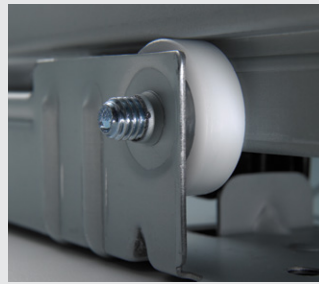

Vasario™ Series Cash Drawer

A Cost Effective Solution for Low Volume Environments

Standard Solution

The perfect solution for applications that can be addressed with a standard duty cash drawer. The Vasario™ Series is the cost effective choice that doesn't sacrifice quality or dependability. Each member of the Vasario™ cash drawer family is competitively priced and includes features, such as multifunction locks and drawer status reporting, found in more expensive cash drawers. A variety of models with a wide range of size, style, color, interface and till configuration options are available to meet your specific requirements.

Roller Wheels

The roller bearing suspension system provides long lasting performance.

Latch Ejection Mechanism

Tested over one million cycles to ensure a longer lasting drawer.

MultiPRO® Interface

The MultiPRO® Interface adapts to most point of sale platforms.

Durable Plastic Hold Downs

Easy and comfortable lift.

1416
Non-Media

1616, 1618, 1915
Dual Media

1313
Single Media

1416, 1616
Manually Operated

Product Features

Size	See chart below for options	Till	Till configurations to fit virtually any currency worldwide (See chart below for options)
Color	Black (BL) All-White (AW)	Lock	Four Function Lock
Media	Single, Dual and Non-media Slots	Key	Random keying from 1-4 lock codes is standard (Other lock and key options are available)
Life Cycle	Tested beyond 1 million transactions	Front	4 options available (See chart below for options)
Warranty	Three year warranty <i>Limited Warranty. Three (3) year limited warranty will apply to any electrical or mechanical components found to be defective in material or workmanship. All warranty parts or repairs will be made F.O.B. APG's Facility.</i>	Interfaces	Multiple options available (See chart below for options) Closed and latched drawer status switch