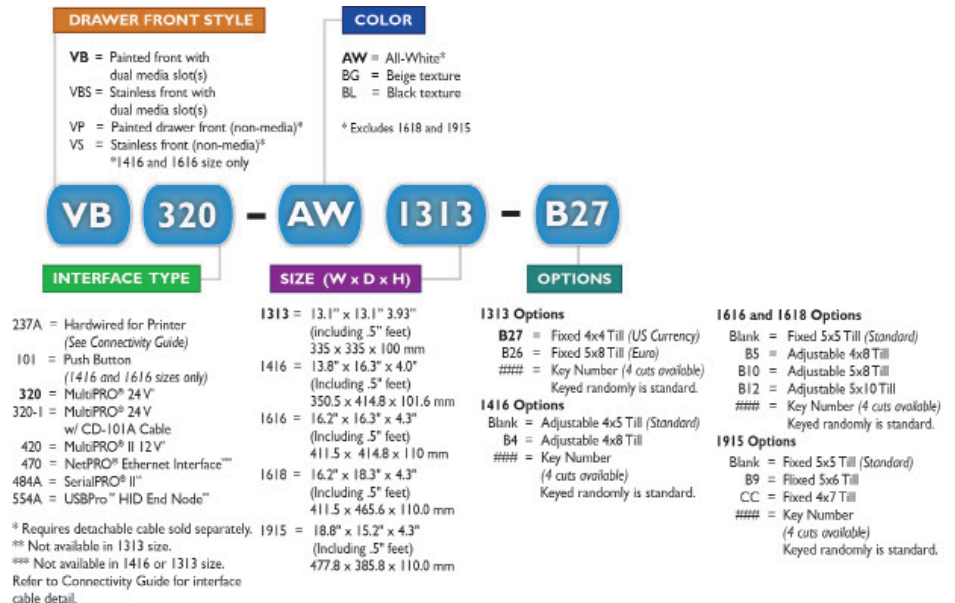

1416
Non-Media

1616, 1618, 1915
Dual Media

1416, 1616
Manually Operated

Product Features

Size	See chart below for options	Till	Till configurations to fit virtually any currency worldwide (See chart below for options)
Color	Black (BL) Cloud White (CW) Beige (BG)	Lock	Four Function Lock
Media	Single, Dual and Non-media Slots	Key	Random keying from 1-4 lock codes is standard (Other lock and key options are available)
Life Cycle	Tested beyond 1 million transactions	Front	4 options available (See chart below for options)
Warranty	Three year warranty <i>Limited Warranty. Three (3) year limited warranty will apply to any electrical or mechanical components found to be defective in material or workmanship. All warranty parts or repairs will be made F.O.B. APG's Facility.</i>	Interfaces	Multiple options available (See chart below for options) Closed and latched drawer status switch

Vasario™ Series Part Number Structure

Numerous configurations are available. Contact your APG representative for options.

Contact Us

APG Cash Drawer, LLC
5250 Industrial Blvd NE
Minneapolis, MN 55421

+1 (763) 571-5000

sales@us.cashdrawer.com