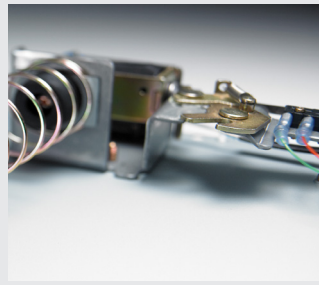

Vasario™ Series Cash Drawer

A Cost Effective Solution for Low Volume Environments

Standard Solution

The perfect solution for applications that can be addressed with a standard duty cash drawer. The Vasario™ Series is the cost effective choice that doesn't sacrifice quality or dependability. Each member of the Vasario™ cash drawer family is competitively priced and includes features, such as multifunction locks and drawer status reporting, found in more expensive cash drawers. A variety of models with a wide range of size, style, color, interface and till configuration options are available to meet your specific requirements.

Roller Wheels

The roller bearing suspension system provides long lasting performance.

Latch Ejection Mechanism

Tested over one million cycles to ensure a longer lasting drawer.

MultiPRO® Interface

The MultiPRO® Interface adapts to most point of sale platforms.

Durable Plastic Hold Downs

Easy and comfortable lift.

1416
Non-Media

1616, 1618, 1915
Dual Media

1313
Single Media

1416, 1616
Manually Operated

Product Features

Size	See chart below for options	Till	Till configurations to fit virtually any currency worldwide (See chart below for options)
Color	Black (BL) Cloud White (CW) Beige (BG)	Lock	Four Function Lock
Media	Single, Dual and Non-media Slots	Key	Random keying from 1-4 lock codes is standard (Other lock and key options are available)
Life Cycle	Tested beyond 1 million transactions	Front	4 options available (See chart below for options)
Warranty	Three year warranty <i>Limited Warranty. Three (3) year limited warranty will apply to any electrical or mechanical components found to be defective in material or workmanship. All warranty parts or repairs will be made F.O.B. APG's Facility.</i>	Interfaces	Multiple options available (See chart below for options) Closed and latched drawer status switch