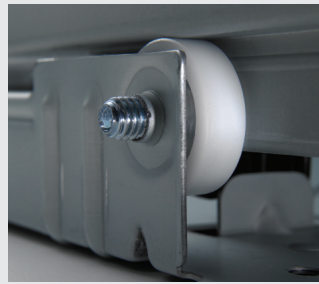

Vasario™ Series Cash Drawer

A Cost Effective Solution for Low Volume Environments

Standard Solution

The perfect solution for applications that can be addressed with a standard duty cash drawer. The Vasario™ Series is the cost effective choice that doesn't sacrifice quality or dependability. Each member of the Vasario™ cash drawer family is competitively priced and includes features, such as multifunction locks and drawer status reporting, found in more expensive cash drawers. A variety of models with a wide range of size, style, color, interface and till configuration options are available to meet your specific requirements.

Roller Wheels

The roller bearing suspension system provides long lasting performance.

Latch Ejection Mechanism

Tested over one million cycles to ensure a longer lasting drawer.

MultiPRO® Interface

The MultiPRO® Interface adapts to most point of sale platforms.

Durable Plastic Hold Downs

Easy and comfortable lift.

1416
Non-Media

1616, 1618, 1915
Dual Media

1313
Single Media

1416, 1616
Manually Operated

Product Features

Size	See chart below for options	Till	Till configurations to fit virtually any currency worldwide (See chart below for options)
Color	Black (BL) Cloud White (CW) Beige (BG)	Lock	Four Function Lock
Media	Single, Dual and Non-media Slots	Key	Random keying from 1-4 lock codes is standard (Other lock and key options are available)
Life Cycle	Tested beyond 1 million transactions	Front	4 options available (See chart below for options)
Warranty	Three year warranty <i>Limited Warranty. Three (3) year limited warranty will apply to any electrical or mechanical components found to be defective in material or workmanship. All warranty parts or repairs will be made F.O.B. APG's Facility.</i>	Interfaces	Multiple options available (See chart below for options) Closed and latched drawer status switch