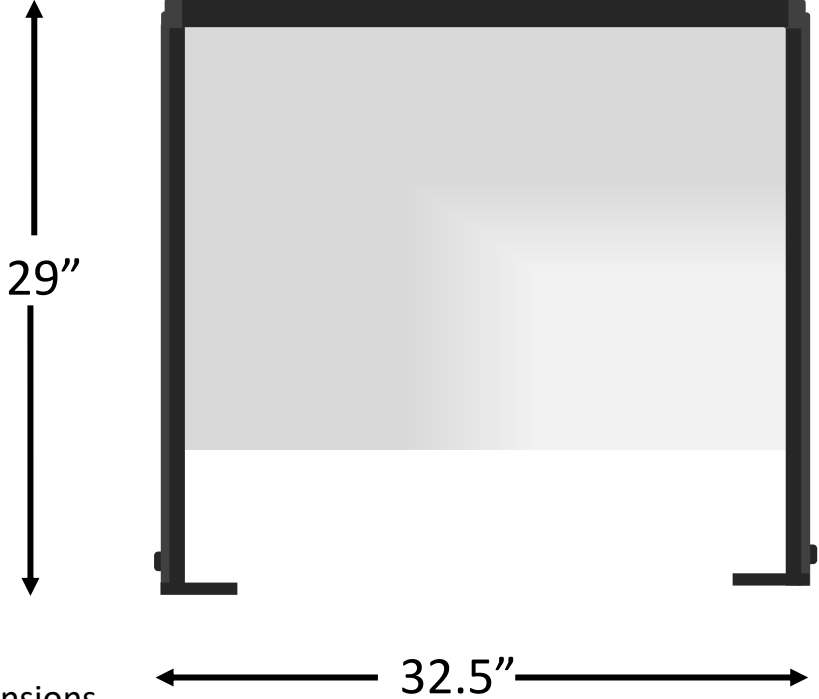

APG's Guardian™ Countertop Shield - Single

Dimensions represent framed size

Inside window dimensions