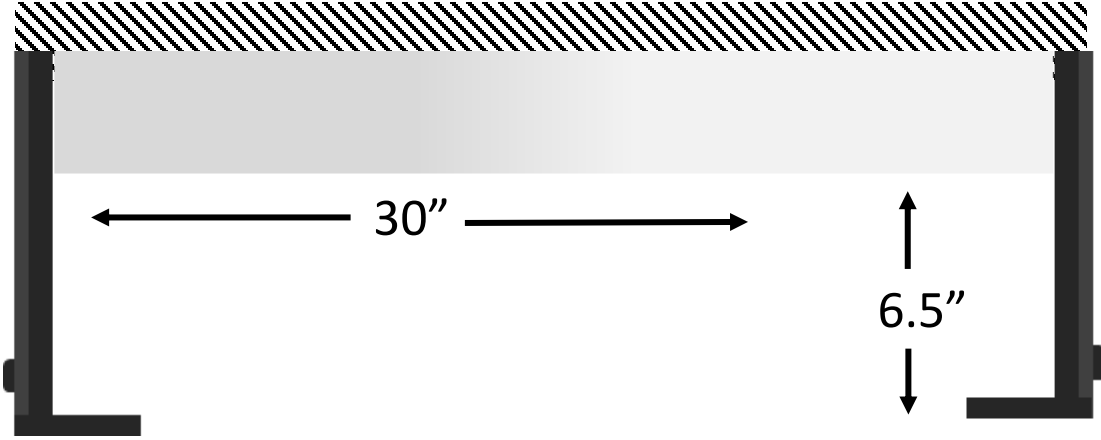

APG's Guardian™ Countertop Shield - Single

Dimensions represent framed size

Inside window dimensions