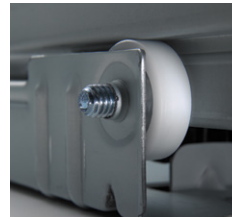

Vasario™ 13x13 Cash Drawer

Standard Solution

Cost effective choice that doesn't sacrifice quality or dependability

APG 320 (24v) and 420 (12v) interface options available

Roller bearing suspension system provides long lasting performance

Small 1313 size integrates perfectly into mPOS or thin environments

Product Features

Size	(W x D x H, with feet) 13.1 x 13.1 x 3.93 inches	Tills	<ul style="list-style-type: none"> - Standard duty till molded with plastic hold downs - U.S. 4 bill, 4 coin - Euro & Sterling 5 angled note, 8 coin is optional
Color	Black (B) Beige (BG) All-White (AW)	Lock	Four Function Lock (locked open, manual open, electrically on-line, and locked closed)
Media	Single media slot	Key	Four key lock codes, keyed alike or random
Life Cycle	Tested beyond 1 million transactions		
Warranty	3 Year (Visit www.cashdrawer.com/warranty for warranty statement)		