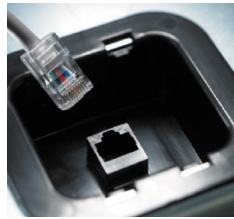

Vasario™ 13x13 Cash Drawer

Standard Solution

Cost effective choice that doesn't sacrifice quality or dependability

APG 320 (24v) and 420 (12v) interface options available

Roller bearing suspension system provides long lasting performance

Small 1313 size integrates perfectly into mPOS or thin environments

Product Features

Size	(W x D x H, with feet) 13.1 x 13.1 x 3.93 inches	Tills	<ul style="list-style-type: none"> - Standard duty till molded with plastic hold downs - U.S. 4 bill, 4 coin - Euro & Sterling 5 angled note, 8 coin is optional
Color	Black (B) Beige (BG) All-White (AW)	Lock	Four Function Lock (locked open, manual open, electrically on-line, and locked closed)
Media	Single media slot	Key	Four key lock codes, keyed alike or random
Life Cycle	Tested beyond 1 million transactions		
Warranty	3 Year (Visit www.cashdrawer.com/warranty for warranty statement)		